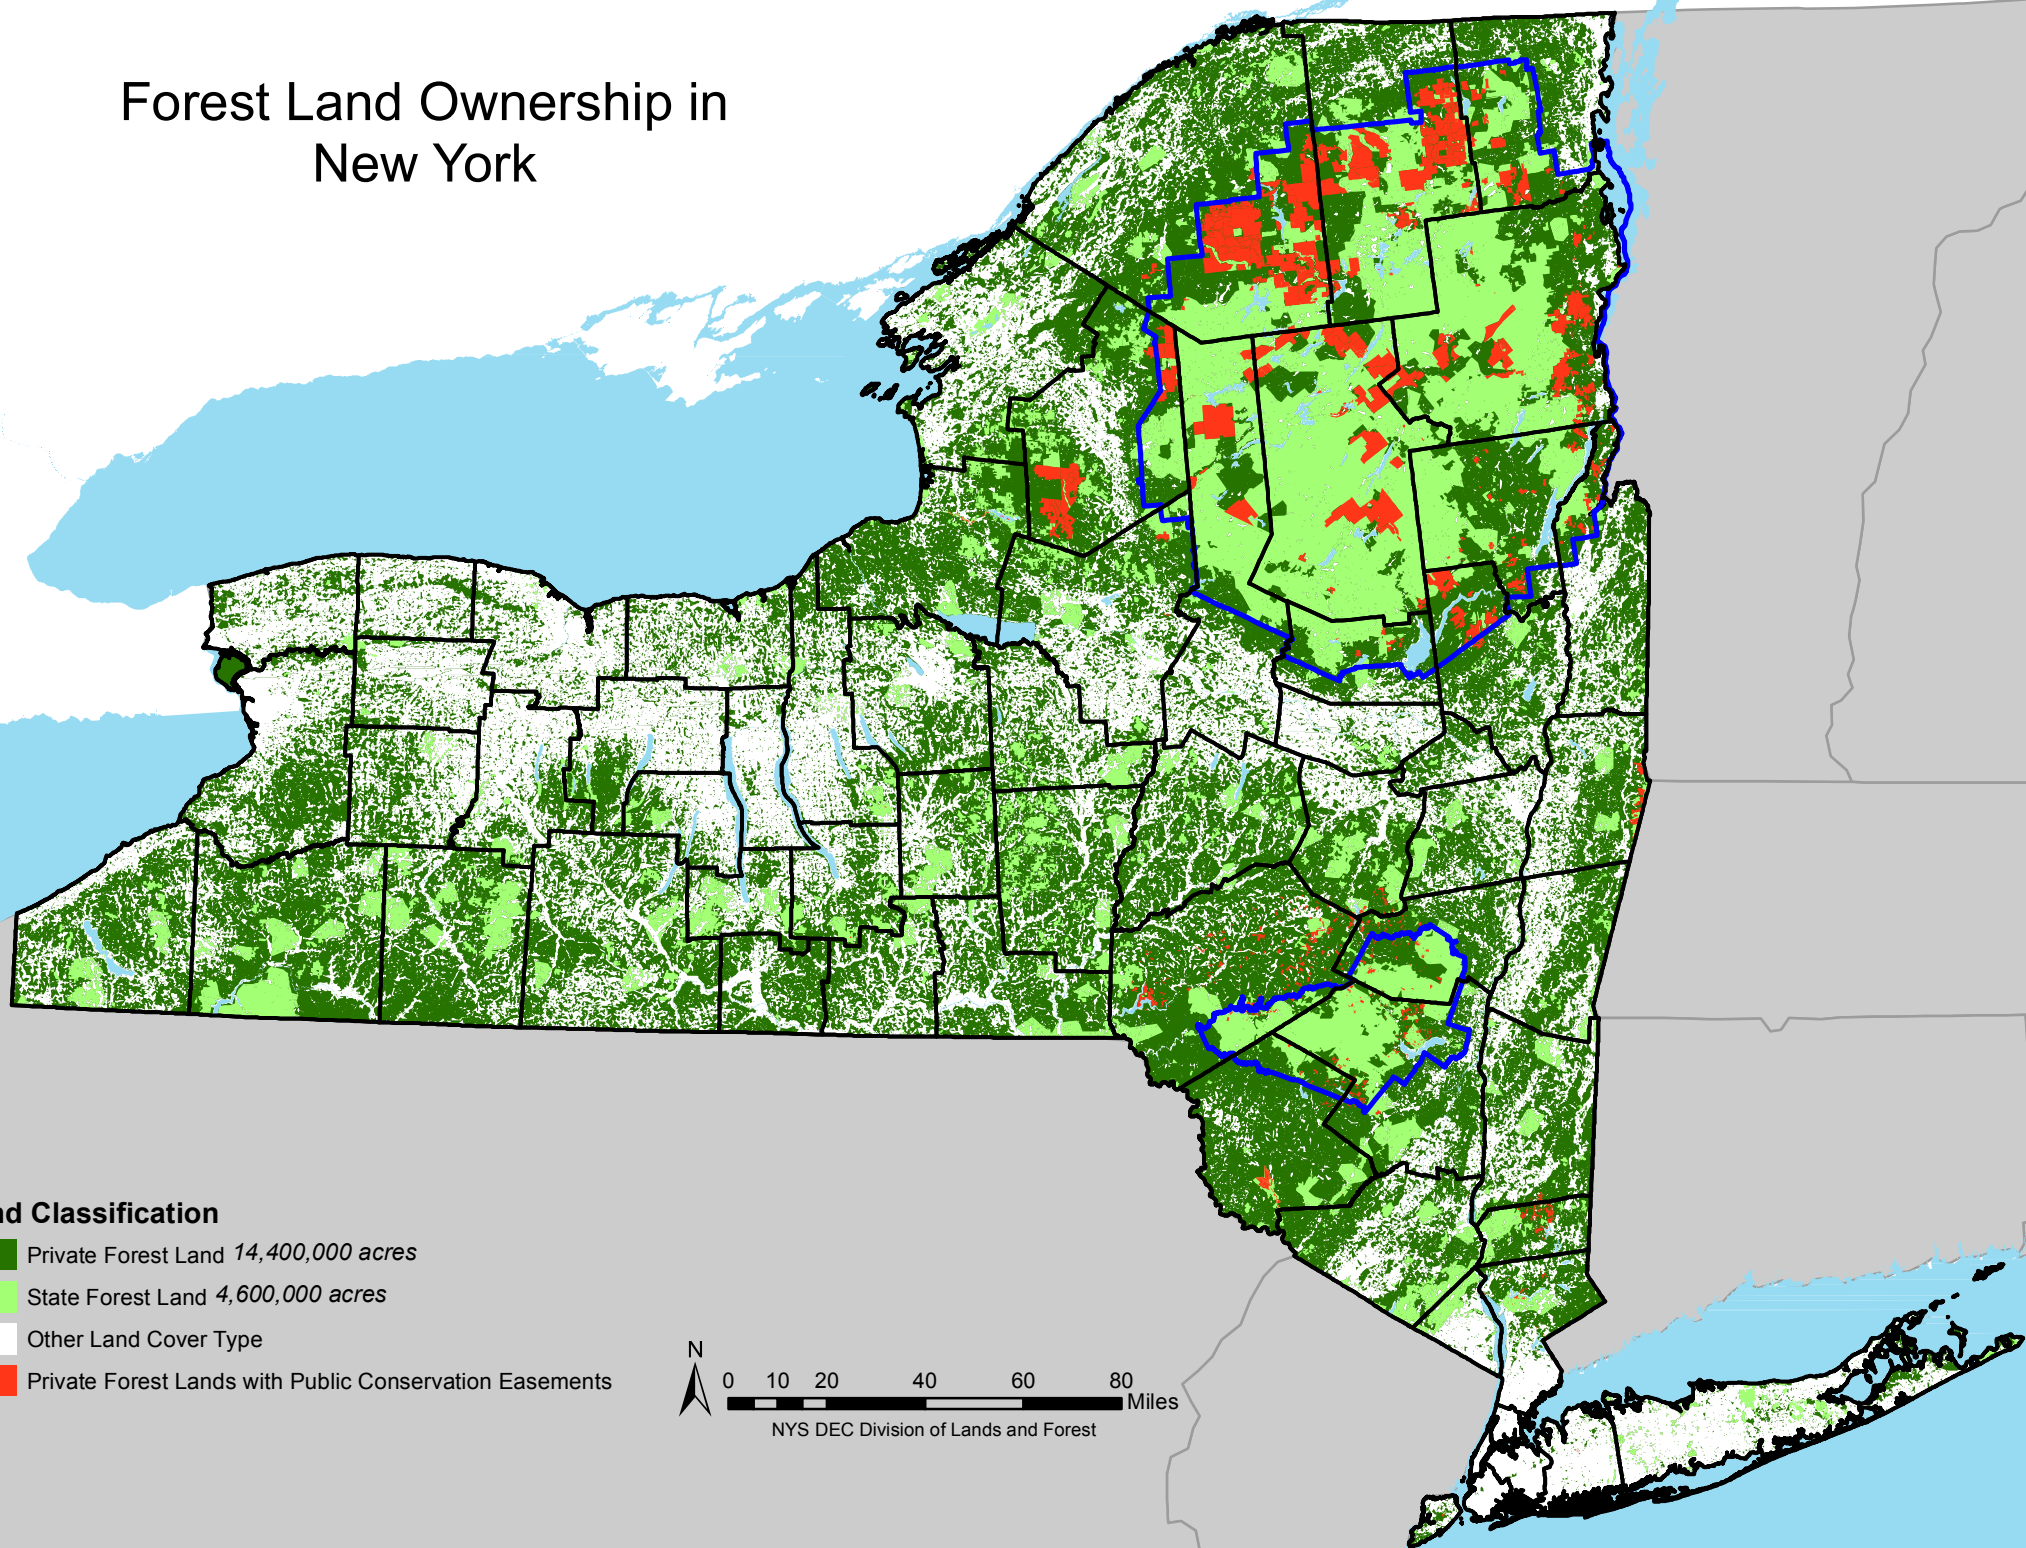

Forest Land Ownership in New York

Land Classification

-  Private Forest Land 14,400,000 acres
-  State Forest Land 4,600,000 acres
-  Other Land Cover Type
-  Private Forest Lands with Public Conservation Easements